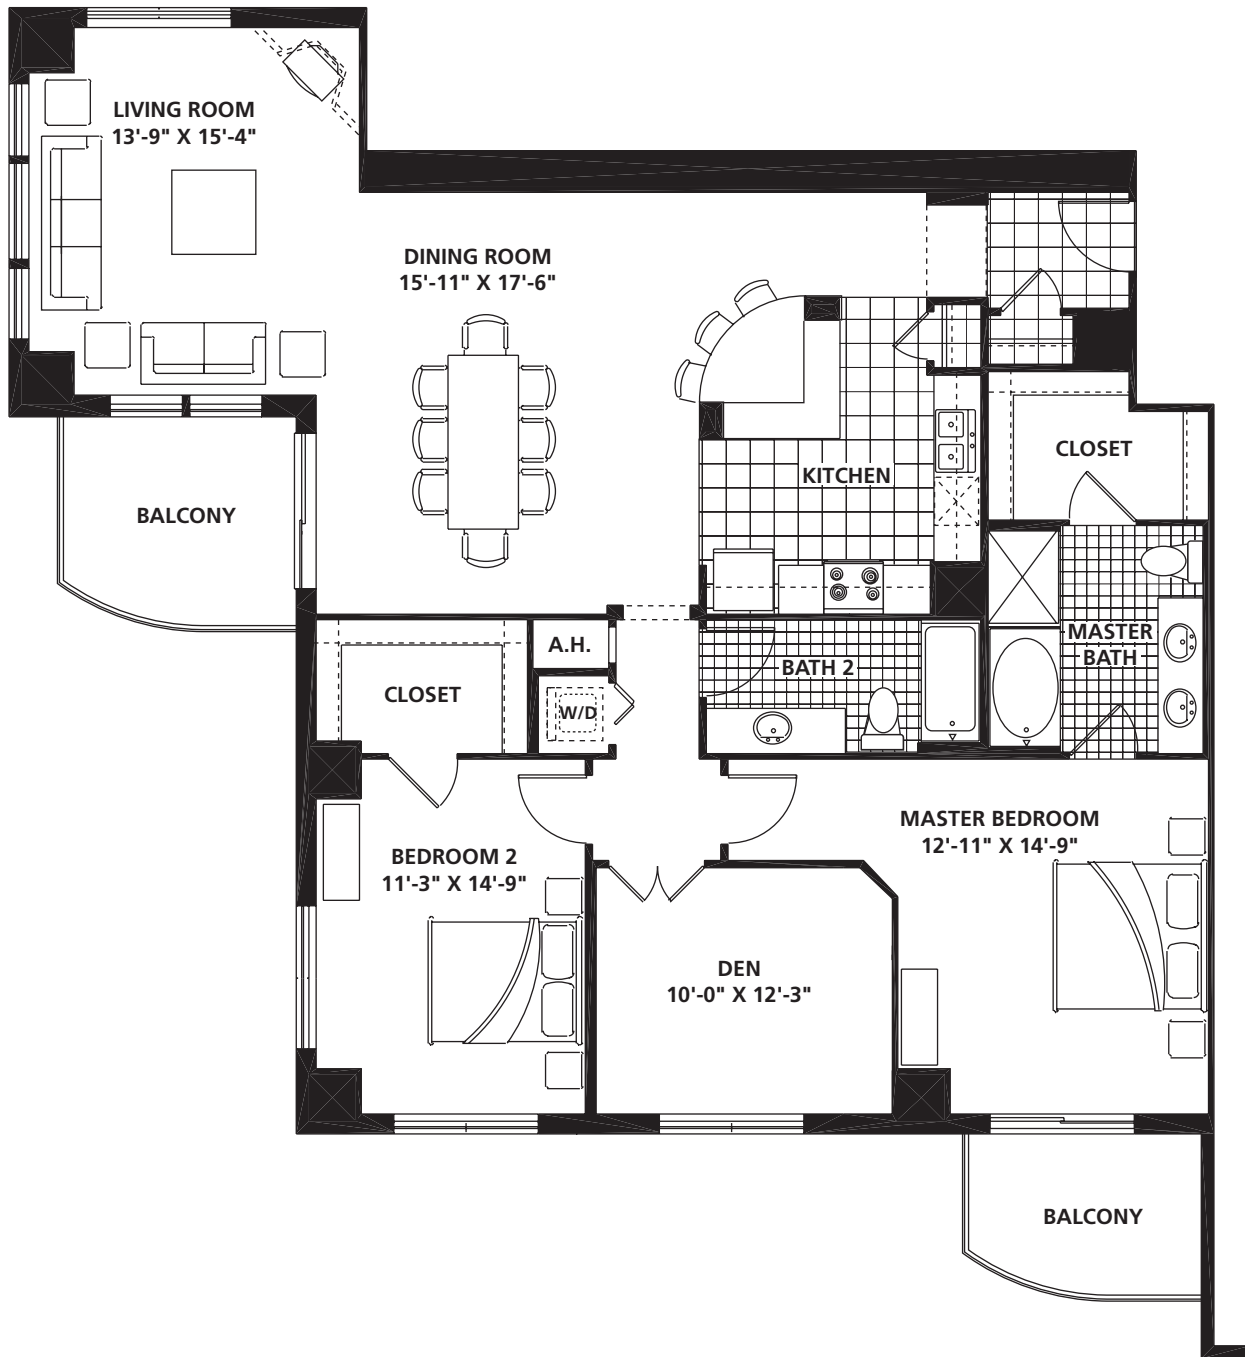

GARFIELD

TOWER RESIDENCE

INTERIOR 1759 s.f.
BALCONY 152 s.f.
TOTAL 1911 s.f.

LOCATED ON FLOORS 1-27

Grant Park
612-359-0555

Sales and Marketing by
**GARRISON PARTNERS
CONSULTING**