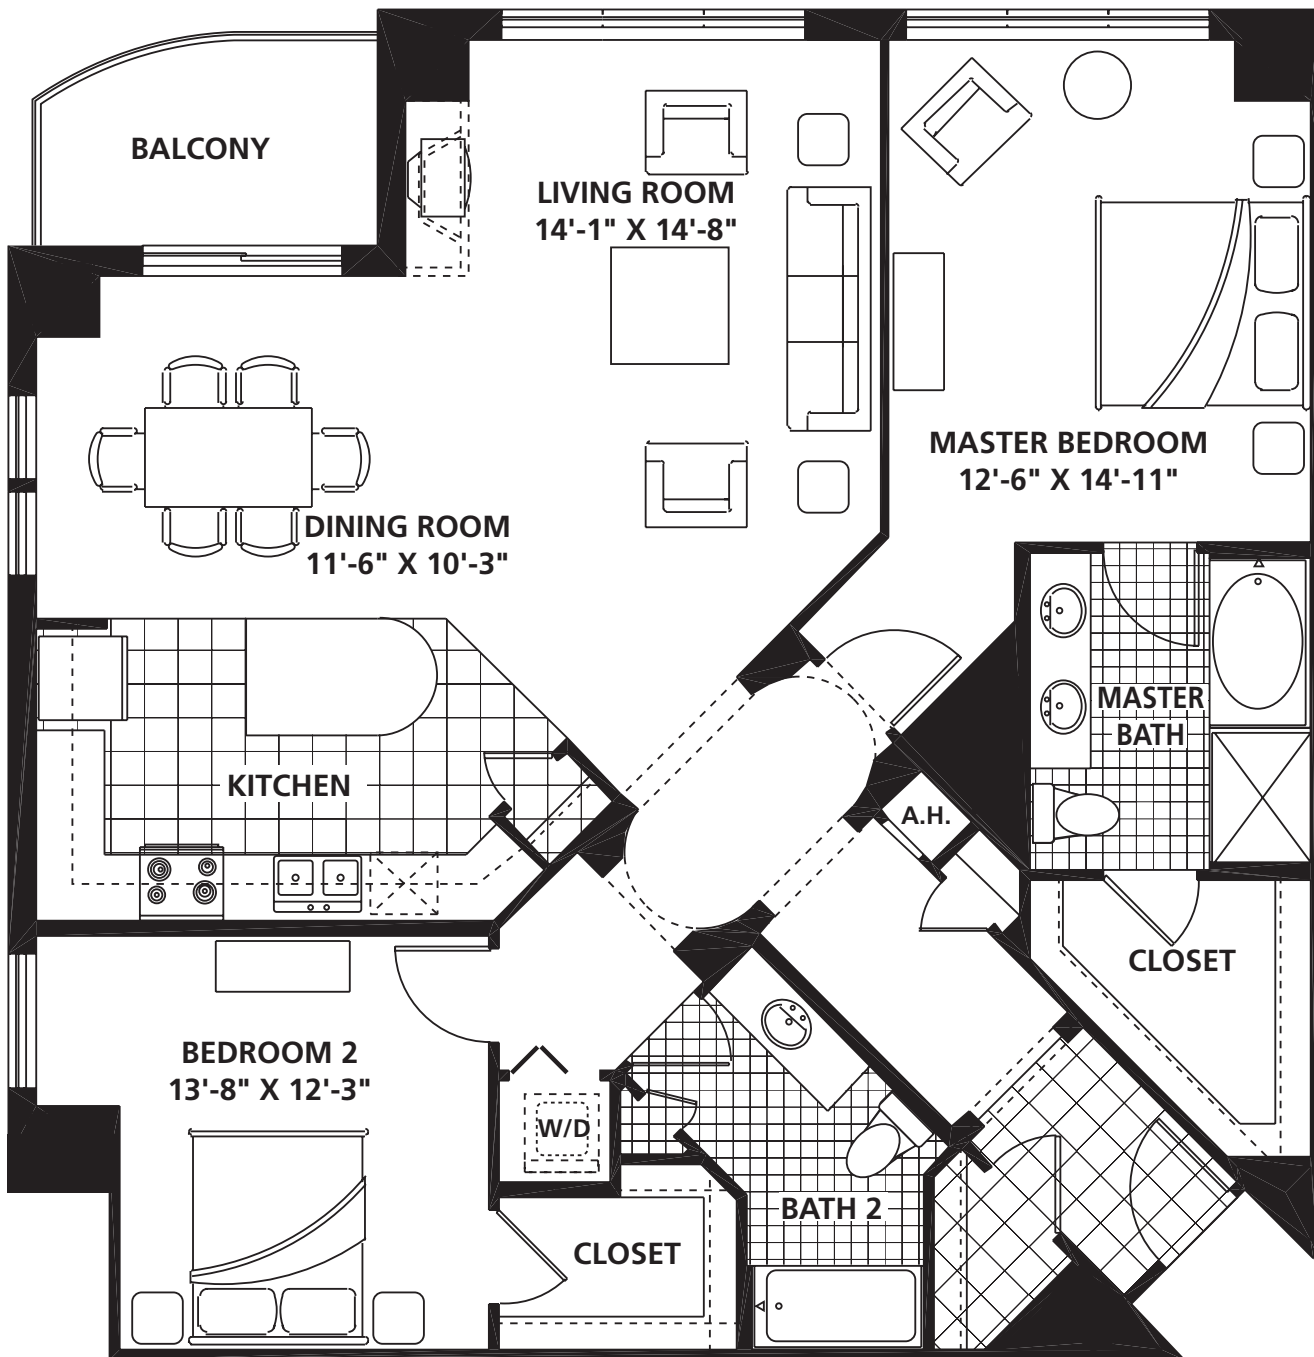

HARRISON

TOWER RESIDENCE

INTERIOR 1471 s.f.
BALCONY 61 s.f.
TOTAL 1532 s.f.