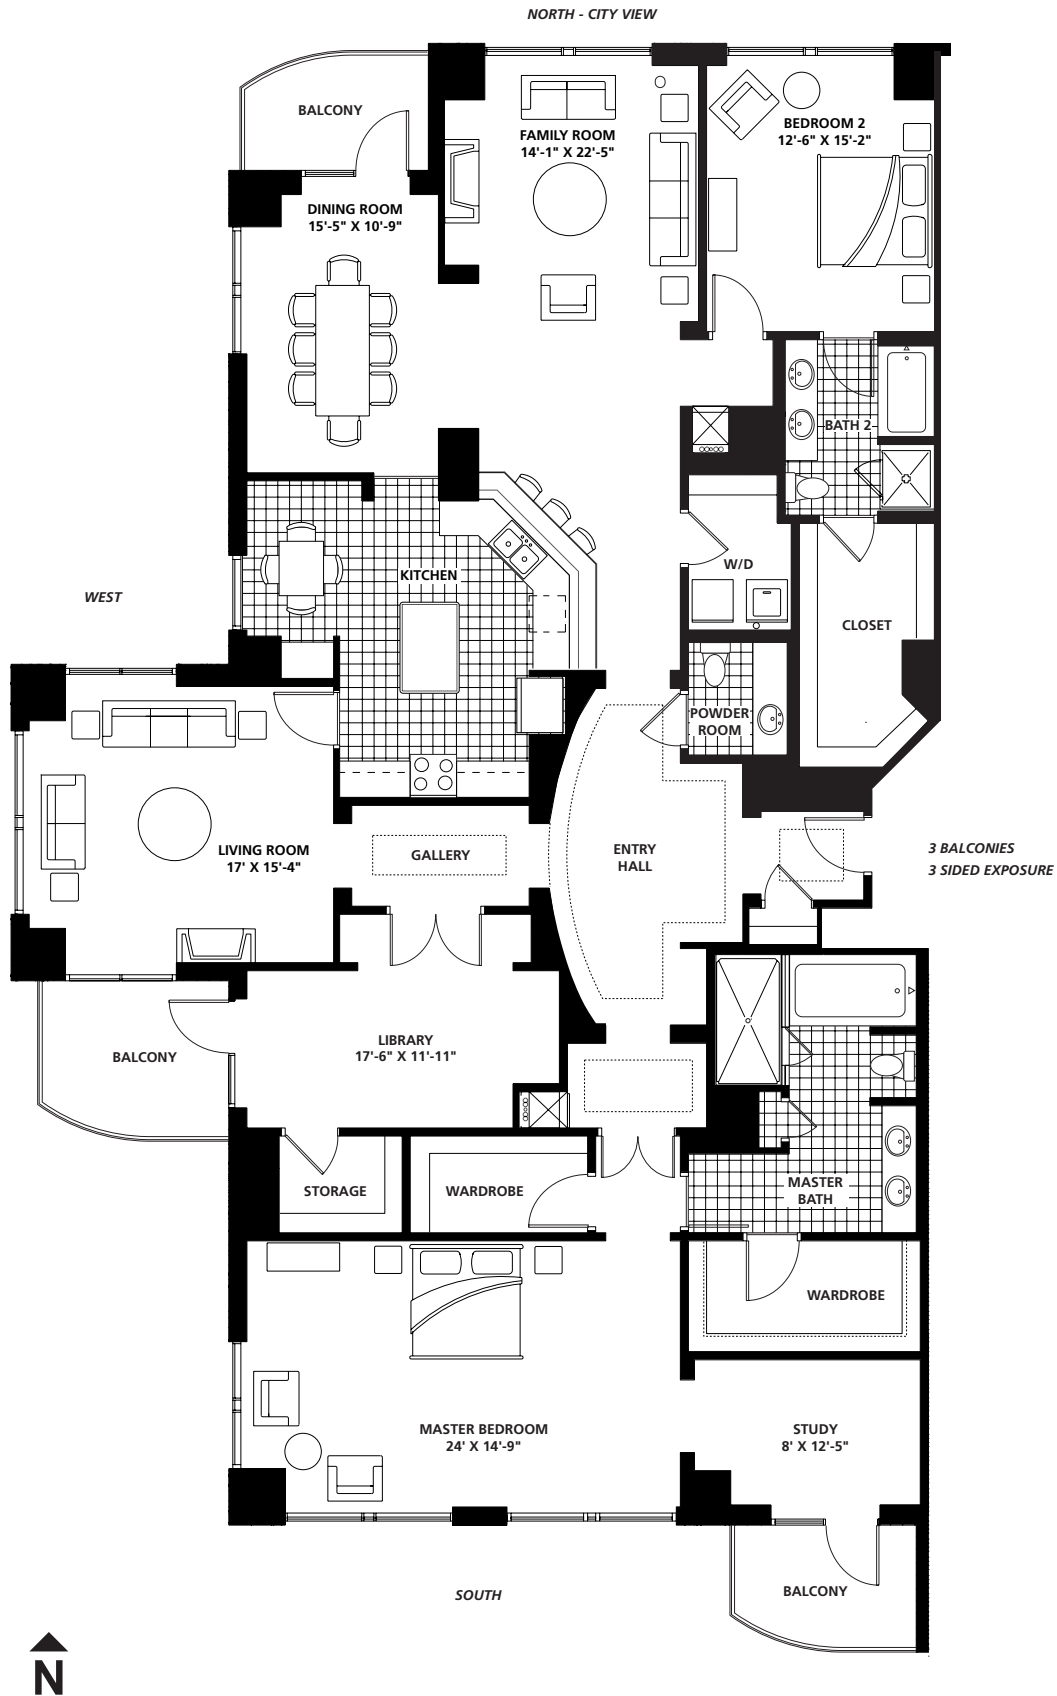

PRESIDENTIAL

TOWER RESIDENCE

INTERIOR 3226 s.f.
BALCONY 213 s.f.
TOTAL 3439 s.f.

LOCATED ON FLOORS 24-27

Grant Park
612-359-0555

Sales and Marketing by
GARRISON PARTNERS
CONSULTING