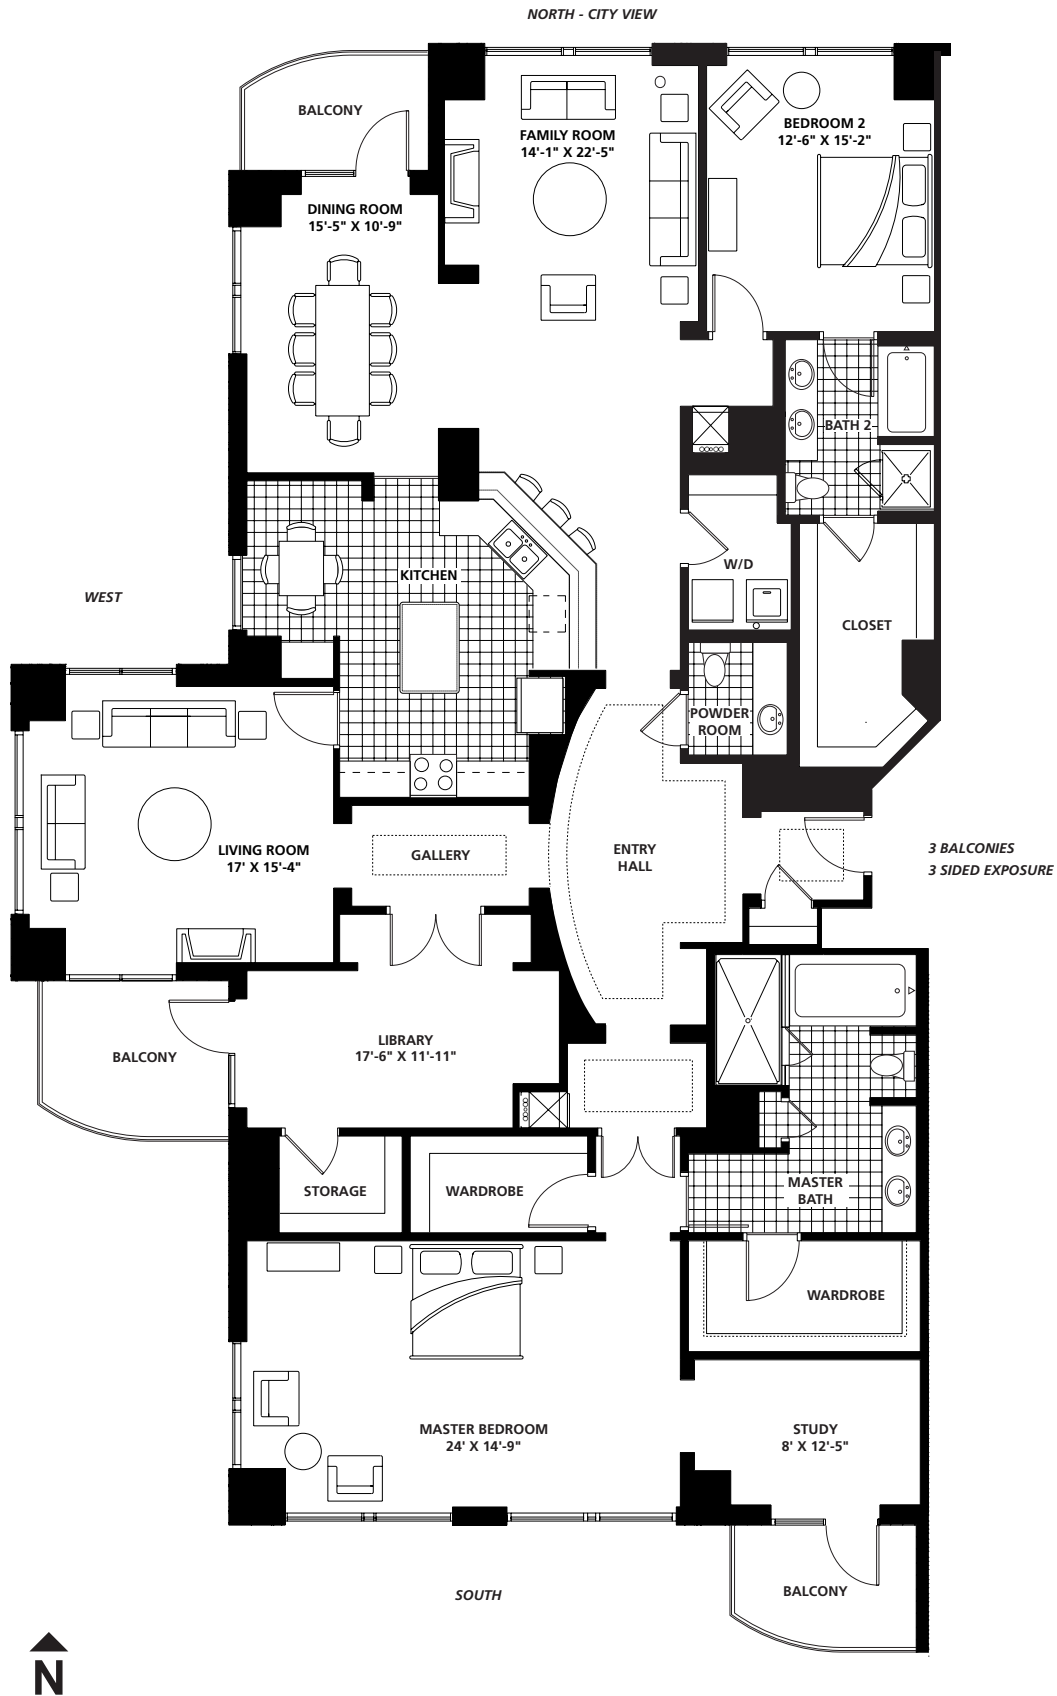

PRESIDENTIAL

TOWER RESIDENCE

INTERIOR 3226 s.f.
BALCONY 213 s.f.
TOTAL 3439 s.f.

LOCATED ON FLOORS 24-27

Grant Park
612-359-0555

Sales and Marketing by
**GARRISON PARTNERS
CONSULTING**