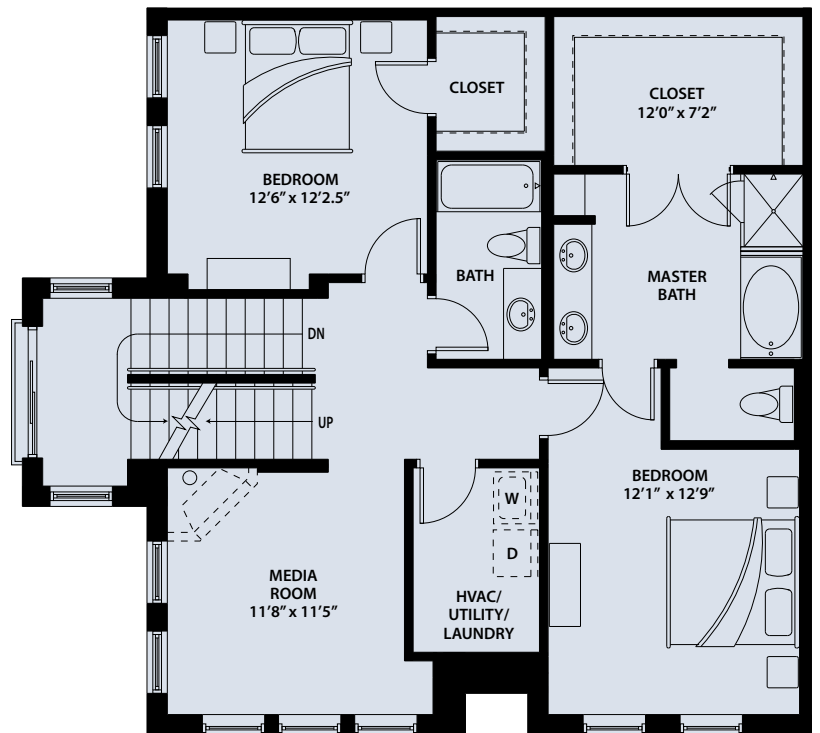

MAIN LEVEL	1144 s.f.
UPPER LEVEL	1144 s.f.
BONUS ROOM	164 s.f.
TOTAL	2452 s.f.*

MAIN LEVEL

UPPER LEVEL

Grant Park