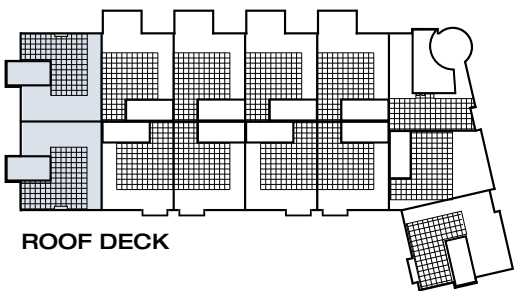

MAIN LEVEL	1144 s.f.
UPPER LEVEL	1144 s.f.
BONUS ROOM	164 s.f.
TOTAL	2452 s.f.*

MAIN LEVEL

UPPER LEVEL

Grant Park