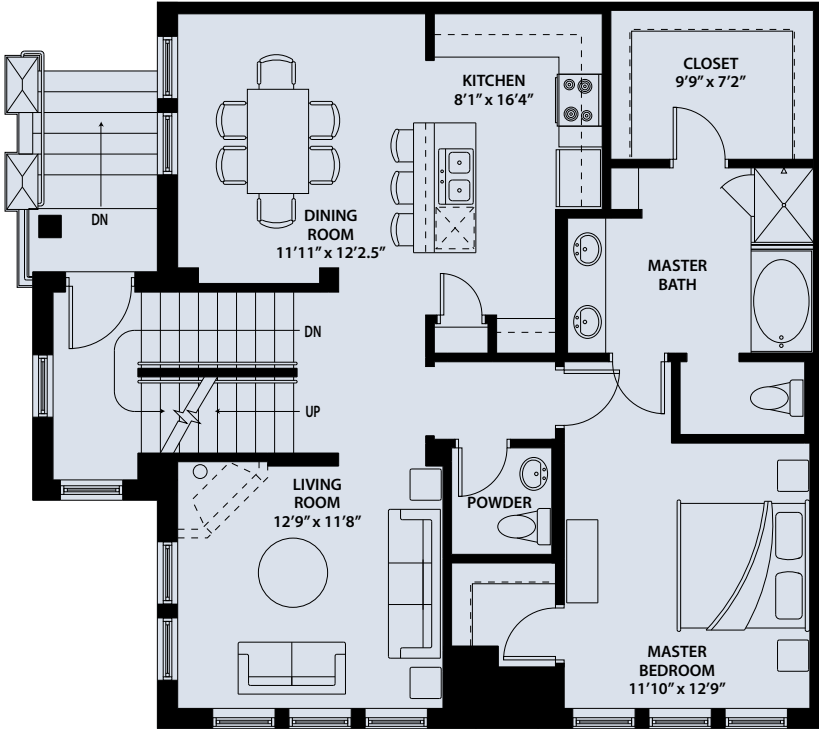

MAIN LEVEL	1144 s.f.
UPPER LEVEL	1144 s.f.
BONUS ROOM	164 s.f.
TOTAL	2452 s.f.*

MAIN LEVEL

UPPER LEVEL

Grant Park